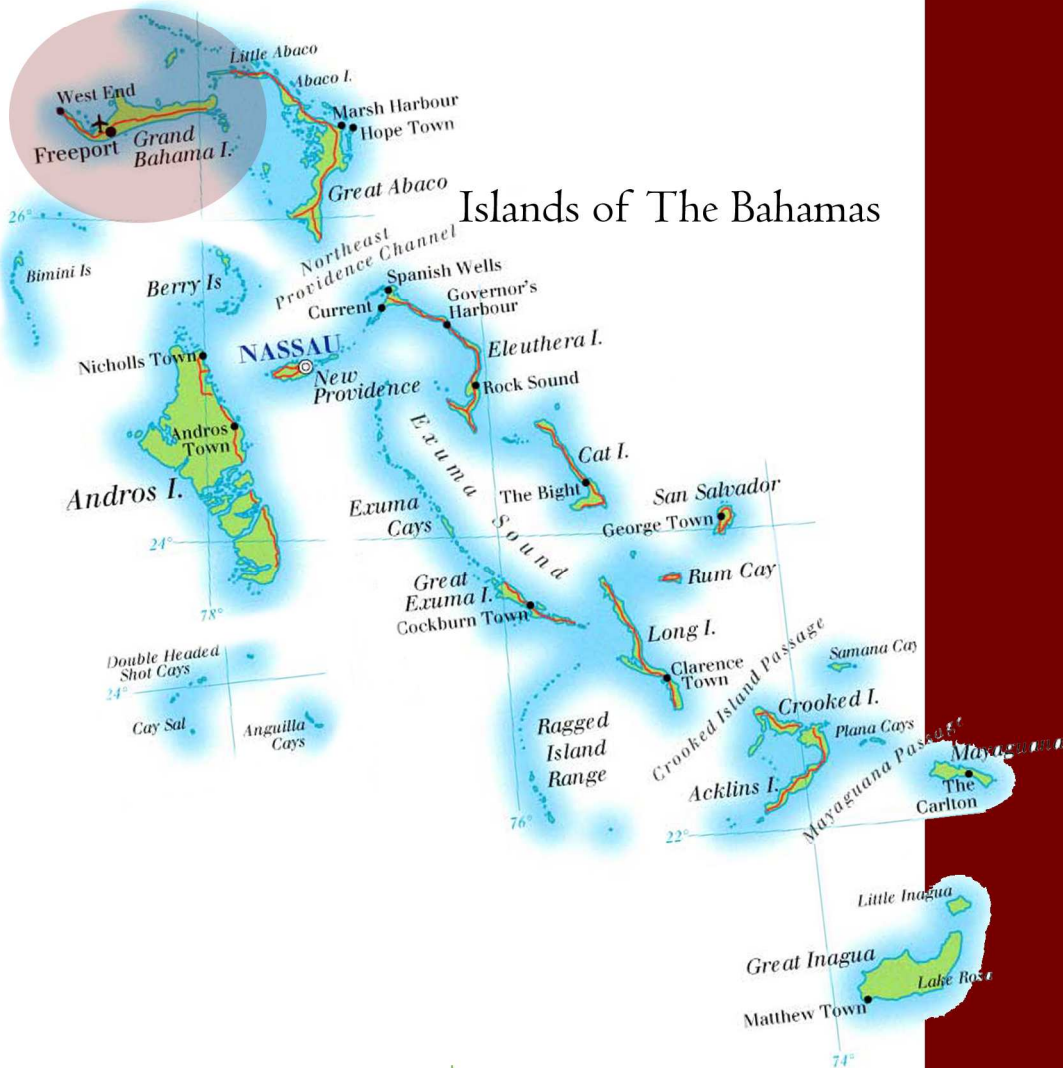

PRICE MADE AVAILABLE TO SERIOUS INQUIRIES

LOCATION

XANADU
beach resort & marina

Islands of The Bahamas

Grand Bahama Island

QUICK FACTS

XANADU
beach resort & marina

SCHEDULE OF PUBLIC AREAS OFFICE AND SERVICE ACCOMMODATIONS

DOCKING

XANADU
beach resort & marina

Canal Tower View

DOCKS LOCATED VERY REAR OF XANADU

- Port of entry
- 75 slips
- Two boats per loading dock
- 2 miles from the ocean
- 4 holding holds per yacht/boat
- Located in the front of 3 villas